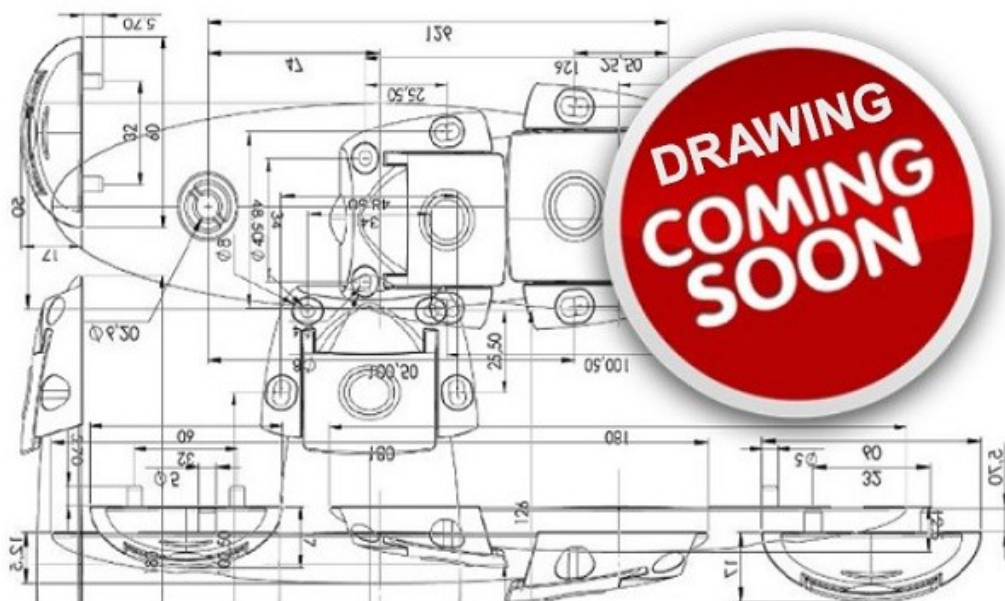

SISO A/S

Mileparken 11
DK-2740 Skovlunde
Denmark
VAT: 24786013

Phone +45 45 830 900

www.siso.dk
siso@siso.dk

Danske Bank
Nytorv Branch
Copenhagen
SWIFT: DABADKKK

Account no.
4180 3112 112936
IBAN Account
DK7230003112112936